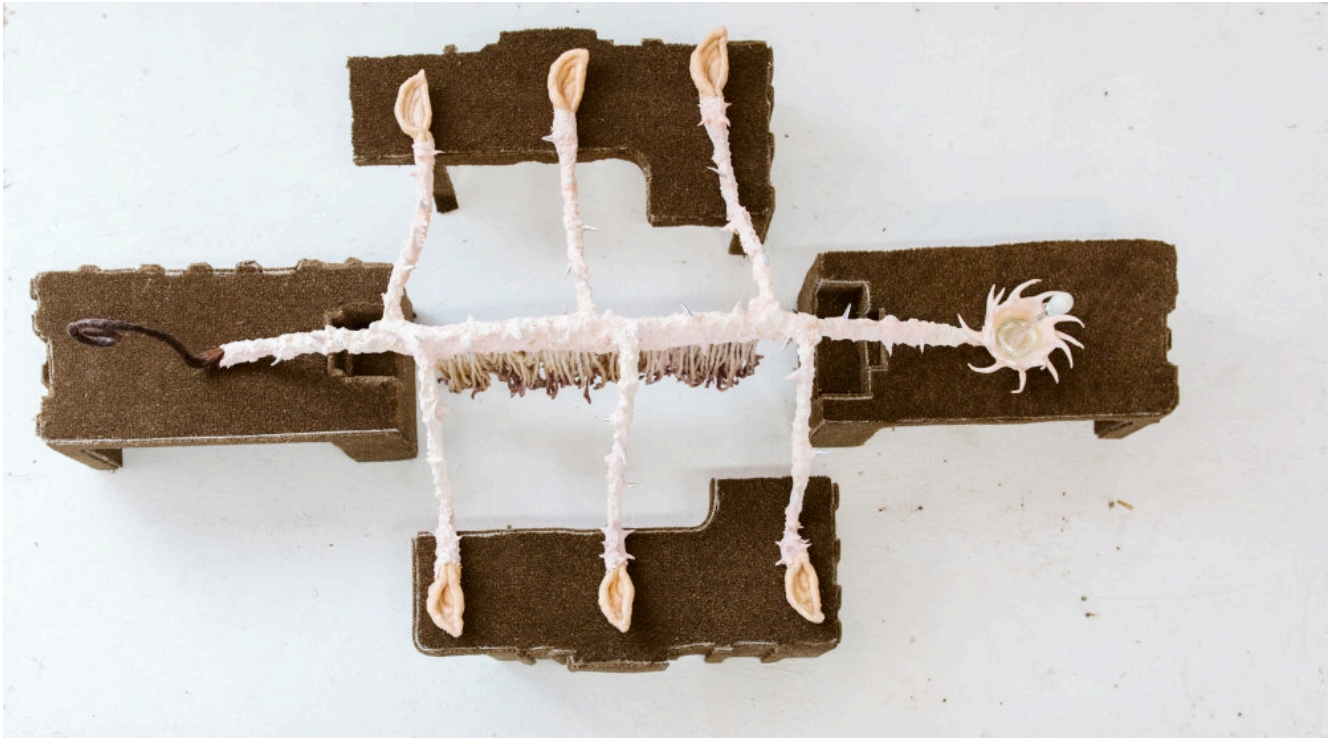

**ESTEFANIA
PUERTA**

Estefania Puerta
Vestido Esfinge (Sphinx Dress) – Protection Act, 2021

silk, shag rug, acrylic, spray paint, dye, plaster, coffee, borage seeds, synthetic hair
72 x 36 x 21 inches
(EP/1121)

Copper, wool, candles and chair sculpture "Medusa"
90 x 53 x 32 inches
(EP/2121)

\$ 9,600.00

Estefania Puerta
Como una Flor – Cleansing act, 2021

Porcelain, sand, epoxy, aluminum, water, soap, flowers, nylon, rust
36 x 16 x 20 inches
(EP/2S21)

\$ 4,800.00

Estefania Puerta
Mandrágora – Listening Act, 2021

Plaster pulp, porcelain, beeswax, wool, mop fibers, wine, aluminum
58 x 36 x 11 inches
(EP/3121)

\$ 5,800.00

Estefania Puerta
Tanto Amor, 2021