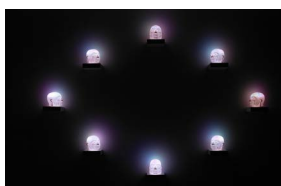

CHAKRA DISCO BOUDDHA (BUTTERFLY NIGHT-CLUB)

-

LÉO LUCCIONI

-

NADA HOUSE 2021