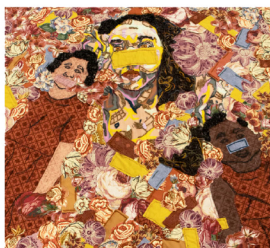

LKG

www.LatchKeyGallery.com

LatchKey Gallery

646.213.9070

info@latchkeygallery.com

http://www.LatchKeyGallery.com

NADA House, 2021

Jose Love Roebuck

Ashen

Josie Love Roebuck

Screen-Print ink, Oil Pastel, Fabric, Soft Pastels, Conte, Charcoal, and Yarn on Canvas
67 x 58 in (170.18 x 147.32 cm)

Market Value: \$6,000.00

From Deserving to Denial

Josie Love Roebuck

Market Value: \$2,000.00

Magnificently Willful

Josie Love Roebuck

Screen-print, Acrylic, Yarn, Braided Yarn, Charcoal, Oil Pastel, Ribbon, and Fabric on Canvas
51 x 63 in (129.54 x 160.02 cm)

Market Value: \$6,000.00
